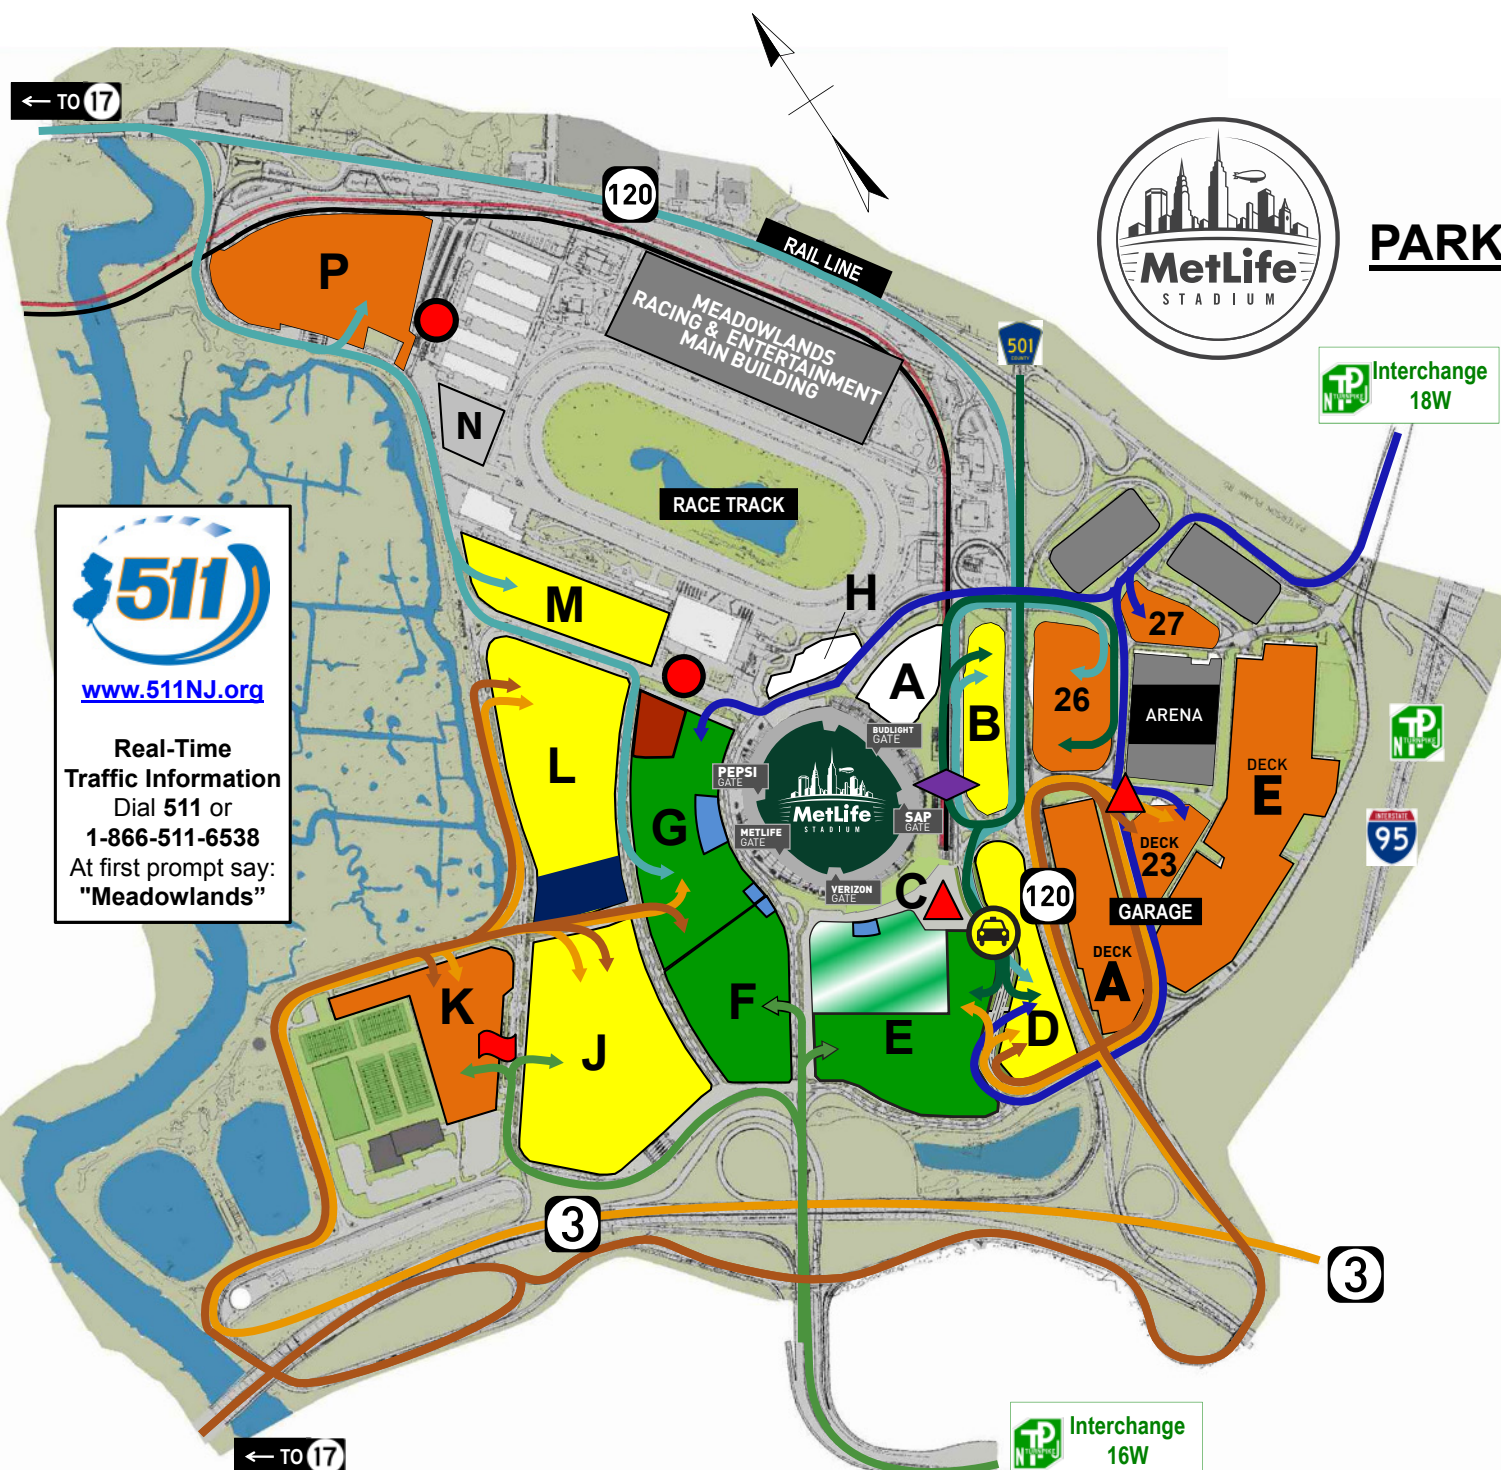

PARKING SITE MAP GAMEDAY INGRESS

511
www.511NJ.org
 Real-Time
 Traffic Information
 Dial 511 or
 1-866-511-6538
 At first prompt say:
 "Meadowlands"

Legend

- Premium Parking
Coaches Club
Commissioners Club
Suite Reserved
- Premium Parking
Suites & Clubs
- General Parking
Yellow Permits
- General Parking
Orange Permits
- No Tailgating Lot
- Accessible Spaces
- Charter Bus Parking
- Lot P Shuttle Bus
Pick-up & Drop-off
Locations
- Izod Center Shuttle
Bus Pick-up & Drop-off
Locations
- Taxi / Limo Pick-up &
Drop-off Location
- Rail Station
- Buses to NYC
Port Authority
- NJ Route 3 from East
- NJ Route 3 from West
- NJ Turnpike Exit 18W
- NJ Turnpike Exit 16W
- NJ 120 - Paterson
Plank Road
- CR 501 - Washington
Avenue

← TO 17

Interchange 16W

3

95

501

120

← TO 17