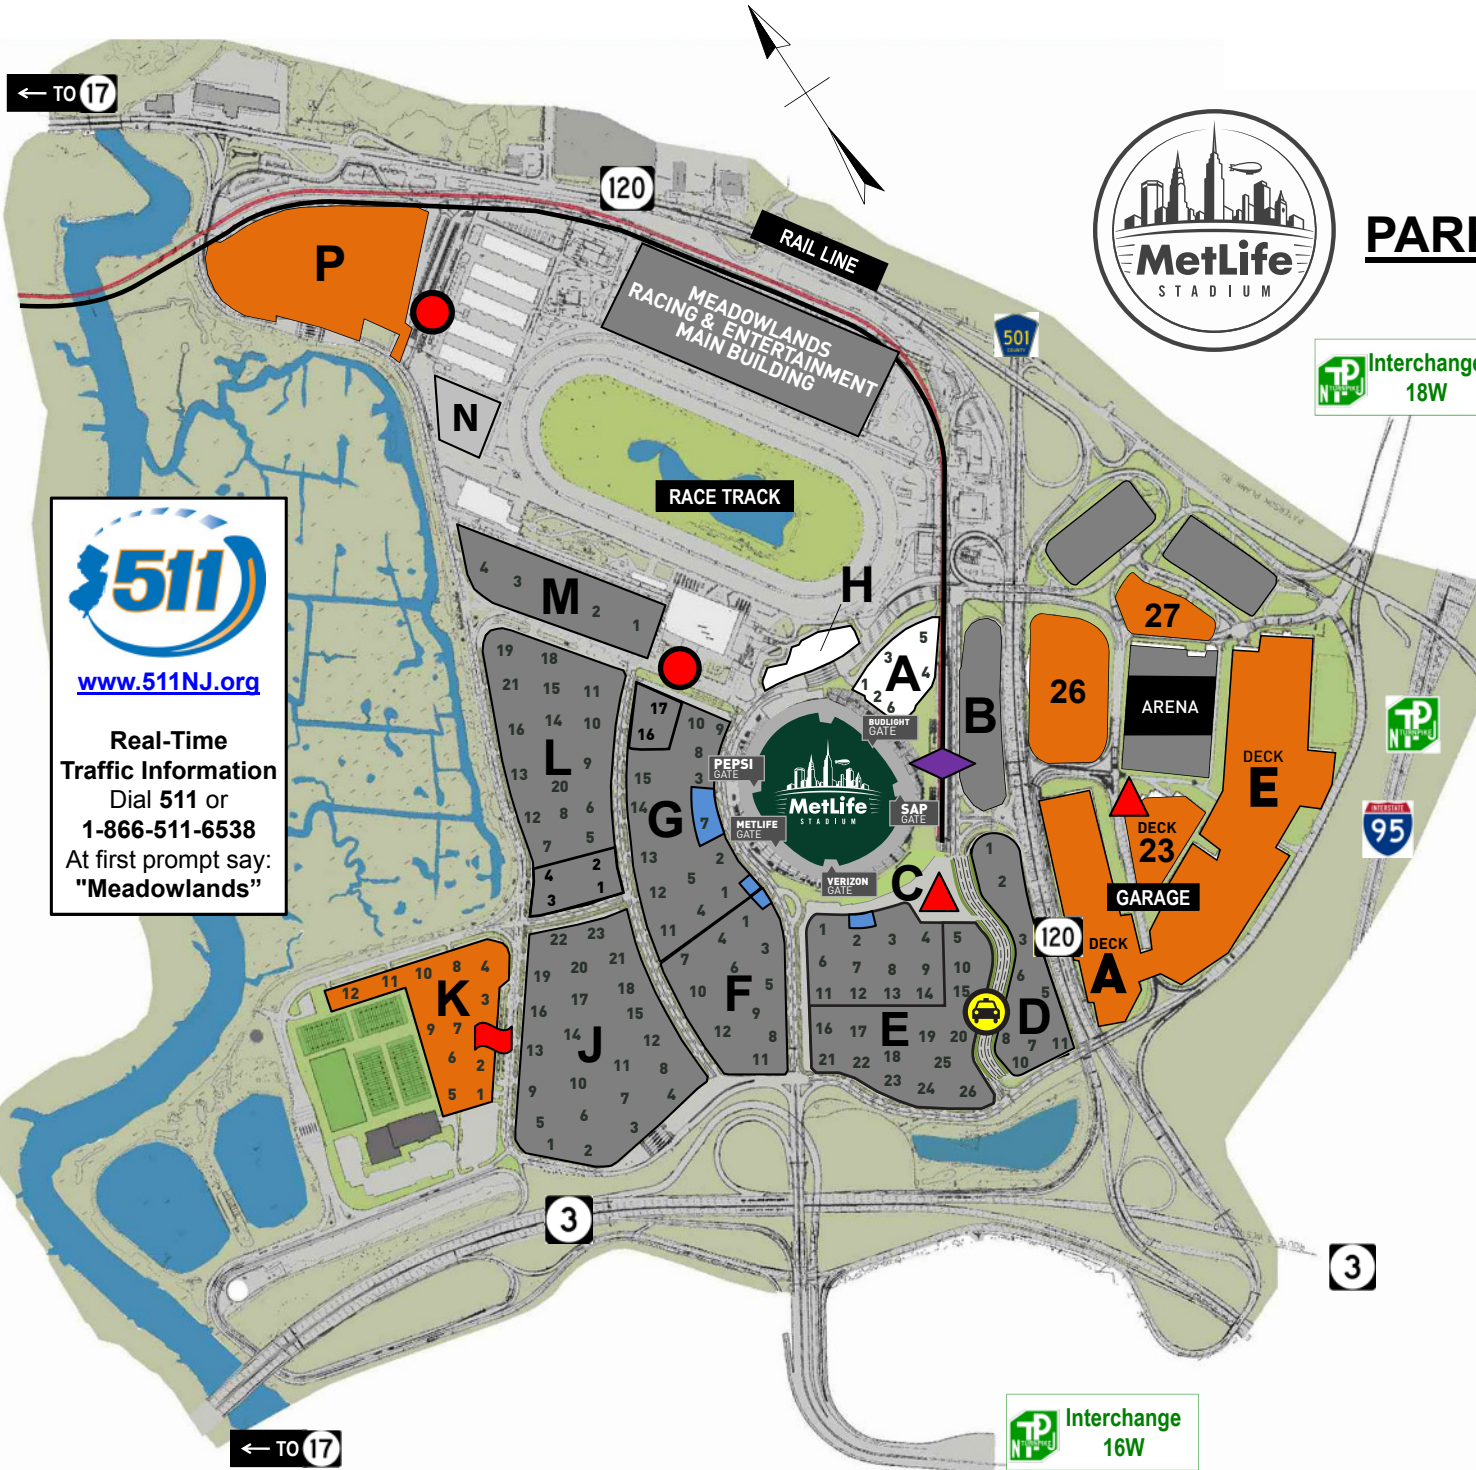

# PARKING SITE MAP

[www.511NJ.org](http://www.511NJ.org)

Real-Time Traffic Information  
Dial 511 or  
1-866-511-6538  
At first prompt say:  
"Meadowlands"

### Legend

- Premium Parking  
*Coaches Club  
Commissioners Club  
Suite Reserved*
- Premium Parking  
*Suites & Clubs*
- General Parking  
*Yellow Permits*
- General Parking  
*Orange Permits*
- No Tailgating Lot
- Accessible Spaces
- Charter Bus Parking
- Lot P Shuttle Bus  
Pick-up & Drop-off  
Locations
- Izod Center Shuttle  
Bus Pick-up & Drop-off  
Locations
- Taxi / Limo Pick-up &  
Drop-off Location
- Rail Station
- Buses to NYC  
Port Authority

Numbers in parking lots indicate light pole locations