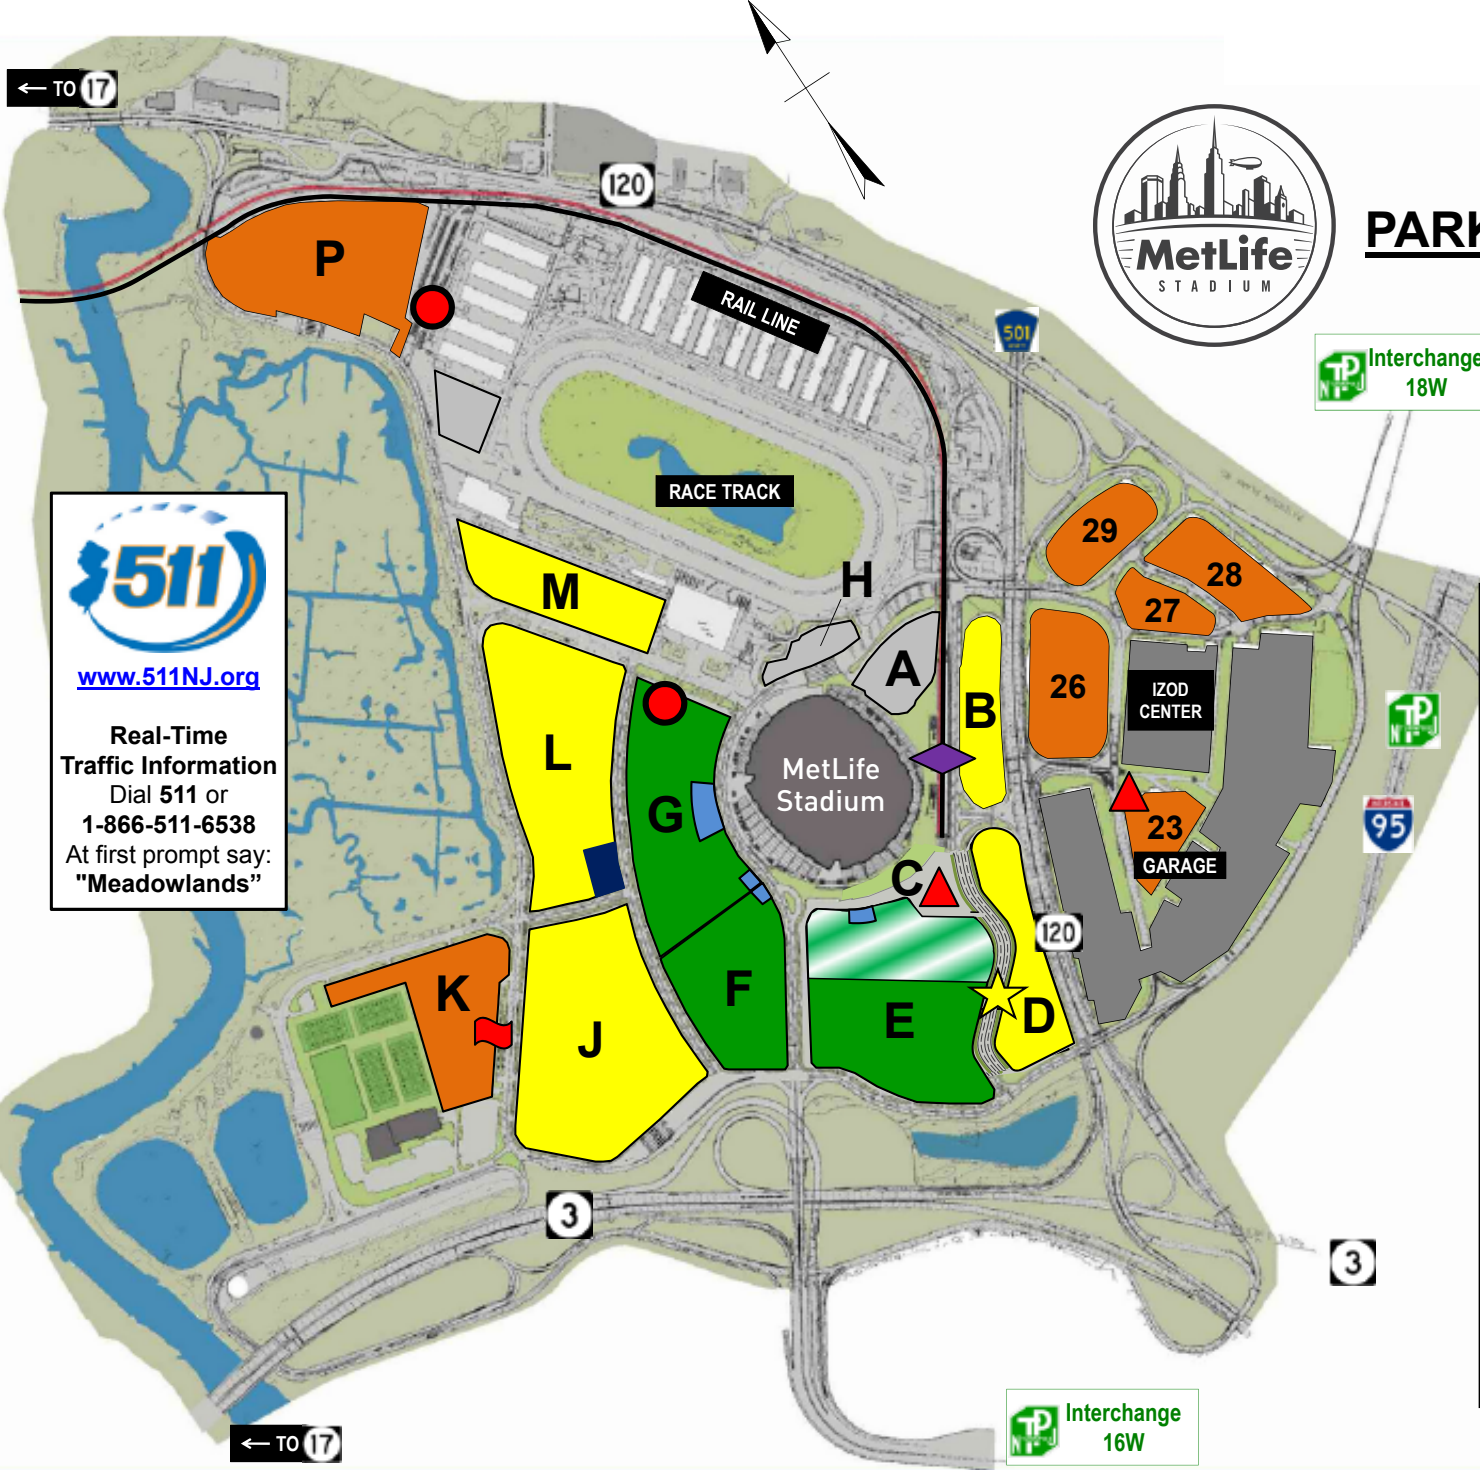

# PARKING SITE MAP

**511**  
[www.511NJ.org](http://www.511NJ.org)  
 Real-Time Traffic Information  
 Dial 511 or  
 1-866-511-6538  
 At first prompt say:  
 "Meadowlands"

**Legend**

- Premium Parking  
Toyota Coaches Club,  
Commissioners Club,  
Suite Reserved
- Premium Parking  
Suites & Clubs
- General Parking  
Yellow Permits
- General Parking  
Orange Permits
- Accessible Spaces
- Charter Bus Parking
- Lot P Shuttle Bus  
Pick-up & Drop-off  
Locations
- Izod Center Shuttle  
Bus Pick-up &  
Drop-off Locations
- Taxi /Limo Stand  
Pick-up & Drop-off  
Location
- Rail Station
- Buses to NYC  
Port Authority