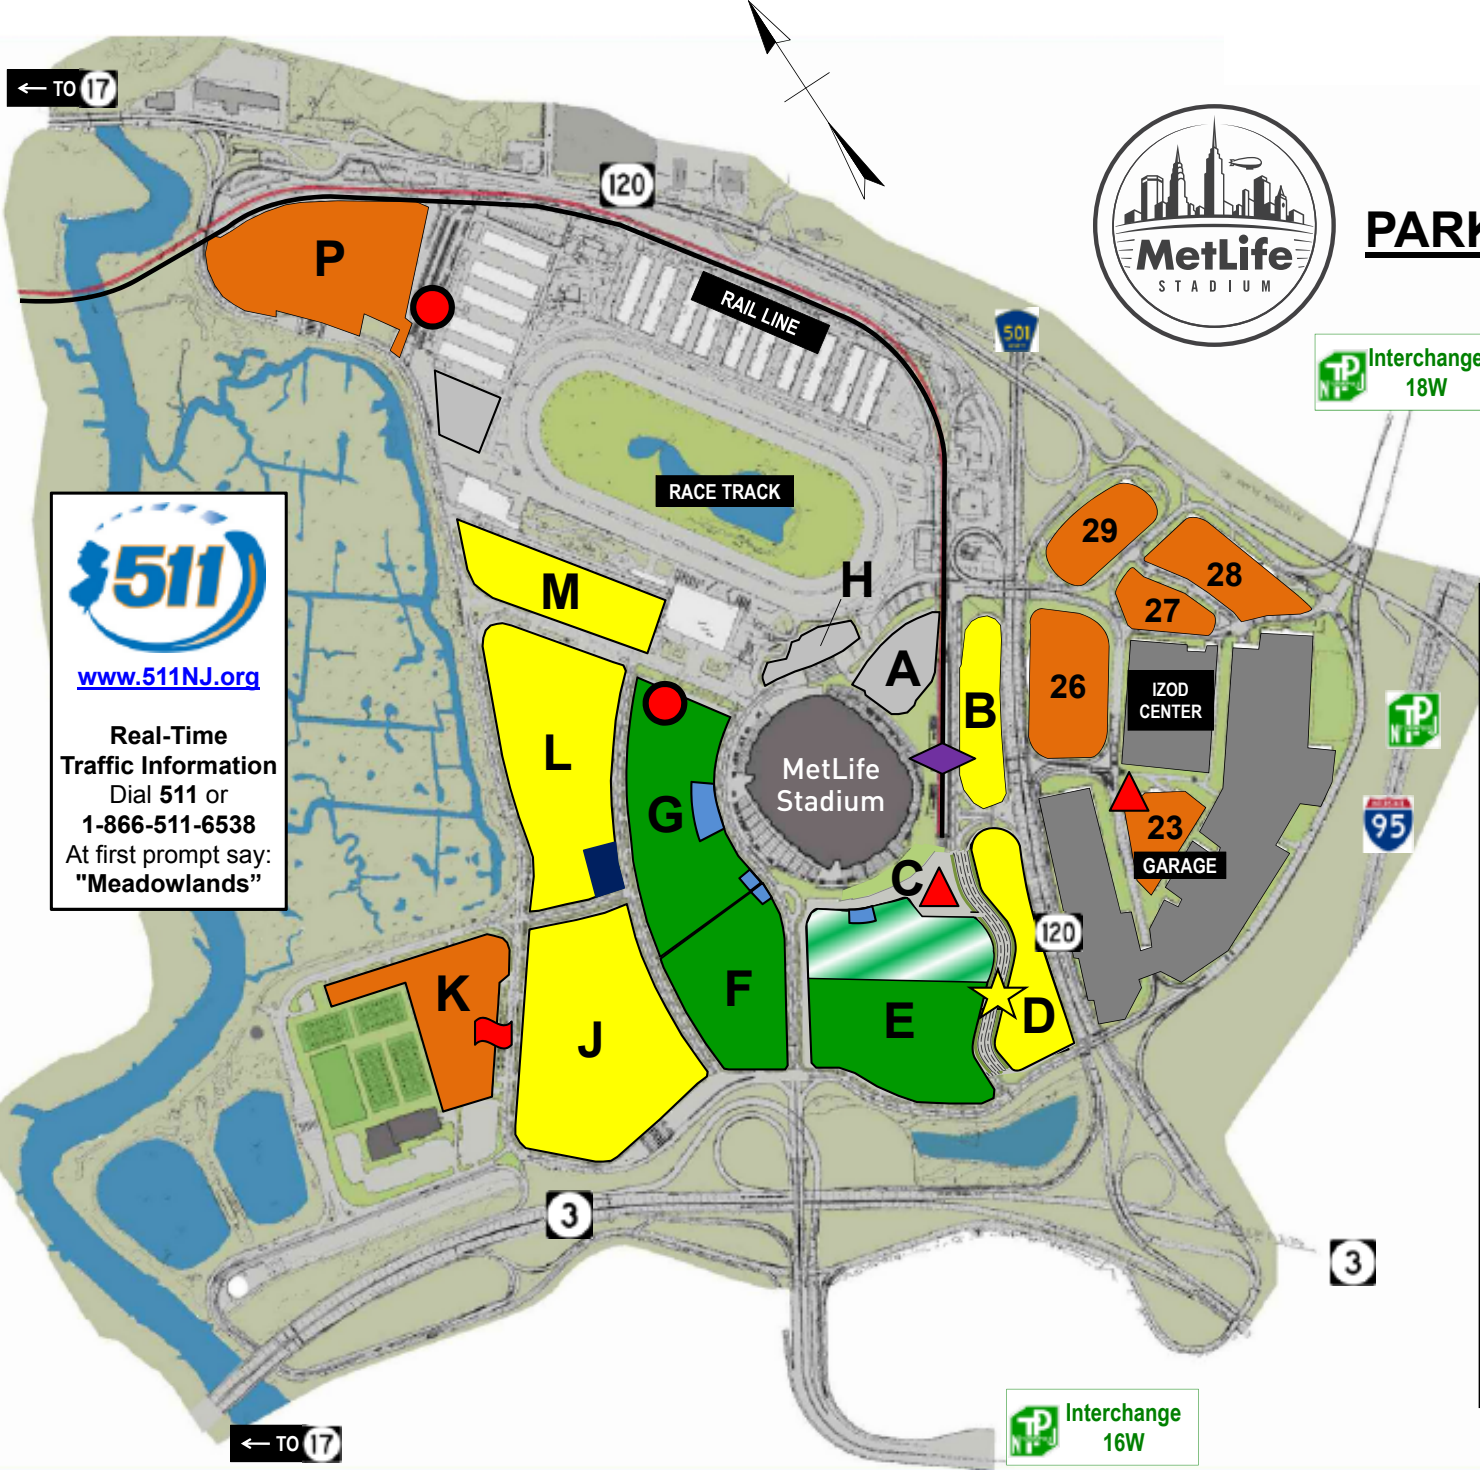

PARKING SITE MAP

511
www.511NJ.org
 Real-Time Traffic Information
 Dial 511 or
 1-866-511-6538
 At first prompt say:
 "Meadowlands"

Legend

- Premium Parking
Toyota Coaches Club,
Commissioners Club,
Suite Reserved
- Premium Parking
Suites & Clubs
- General Parking
Yellow Permits
- General Parking
Orange Permits
- Accessible Spaces
- Charter Bus Parking
- Lot P Shuttle Bus
Pick-up & Drop-off
Locations
- Izod Center Shuttle
Bus Pick-up &
Drop-off Locations
- Taxi /Limo Stand
Pick-up & Drop-off
Location
- Rail Station
- Buses to NYC
Port Authority